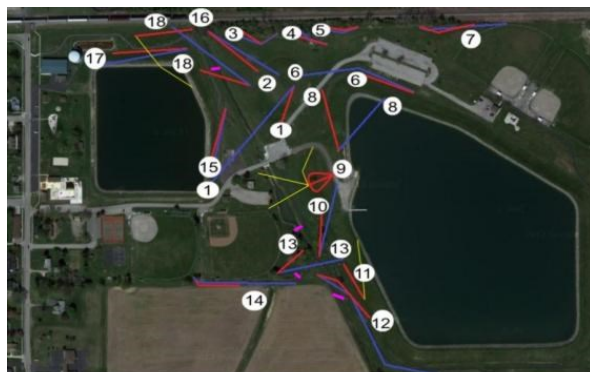

Tee Pad location   Proposed Blue Layout
Blue Layout   Completed Bridge Locations (being constructed as of 6/2013)
Red Layout